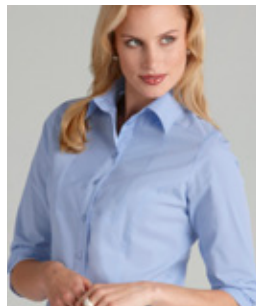

BIZ COLLECTION

PAIR FASHION WITH FUNCTION WITH OUR LATEST CONTEMPORARY APPAREL RANGE

CHEVRON SHIRT

70% Cotton, 26% Polyester, 4% Elastane
Stripe: Graphite, Grape, Blue

S122ML	Mens Long Sleeve Shirt	
S122LT	Ladies 3/4 Sleeve Shirt	
S122LS	Ladies Short Sleeve Shirt	

DECO TOP

100% Polyester
Silver, Grape, Black

K123LS	Ladies Short Sleeve Top	
--------	-------------------------	--

BERLIN SHIRT

61% Cotton, 35% Polyester, 4% Elastane
Stripe: Graphite, Grape, Blue, Plain: White