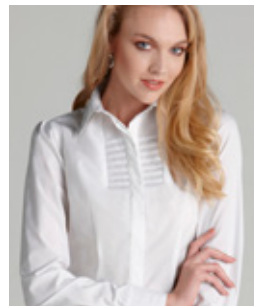

BIZ COLLECTION

PAIR FASHION WITH FUNCTION WITH OUR LATEST CONTEMPORARY APPAREL RANGE

CHEVRON SHIRT

70% Cotton, 26% Polyester, 4% Elastane
Stripe: Graphite, Grape, Blue

S122ML	Mens Long Sleeve Shirt	
S122LT	Ladies 3/4 Sleeve Shirt	
S122LS	Ladies Short Sleeve Shirt	

DECO TOP

100% Polyester
Silver, Grape, Black

K123LS	Ladies Short Sleeve Top	
--------	-------------------------	--

BERLIN SHIRT

61% Cotton, 35% Polyester, 4% Elastane
Stripe: Graphite, Grape, Blue, Plain: White