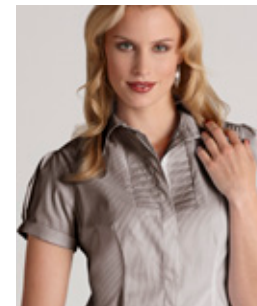

BIZ COLLECTION

PAIR FASHION WITH FUNCTION WITH OUR LATEST CONTEMPORARY APPAREL RANGE

CHEVRON SHIRT

70% Cotton, 26% Polyester, 4% Elastane
Stripe: Graphite, Grape, Blue

S122ML	Mens Long Sleeve Shirt	
S122LT	Ladies 3/4 Sleeve Shirt	
S122LS	Ladies Short Sleeve Shirt	

DECO TOP

100% Polyester
Silver, Grape, Black

K123LS	Ladies Short Sleeve Top	
--------	-------------------------	--

BERLIN SHIRT

61% Cotton, 35% Polyester, 4% Elastane
Stripe: Graphite, Grape, Blue, Plain: White