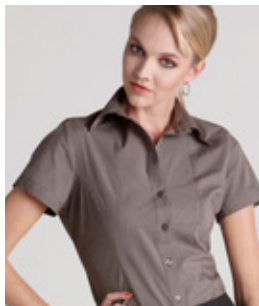

BIZ COLLECTION

PAIR FASHION WITH FUNCTION WITH OUR LATEST CONTEMPORARY APPAREL RANGE

CHEVRON SHIRT

70% Cotton, 26% Polyester, 4% Elastane
Stripe: Graphite, Grape, Blue

S122ML	Mens Long Sleeve Shirt	
S122LT	Ladies 3/4 Sleeve Shirt	
S122LS	Ladies Short Sleeve Shirt	

DECO TOP

100% Polyester
Silver, Grape, Black

K123LS	Ladies Short Sleeve Top	
--------	-------------------------	--

BERLIN SHIRT

61% Cotton, 35% Polyester, 4% Elastane
Stripe: Graphite, Grape, Blue, Plain: White